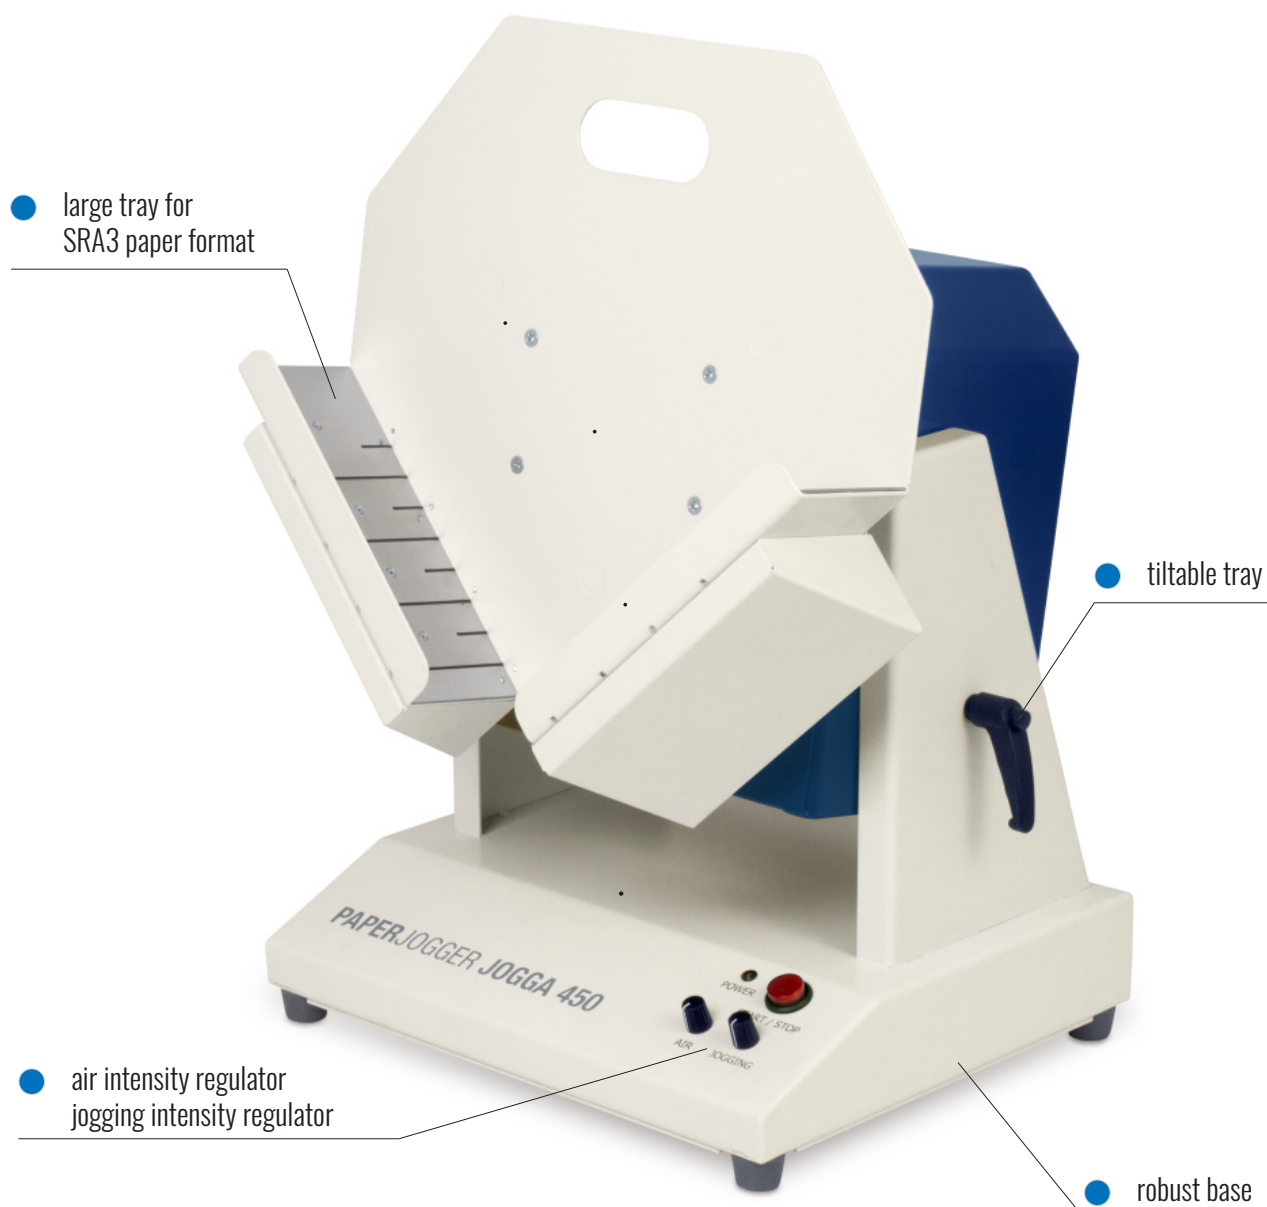

JOGGA 450

PAPER JOGGER

The essential device for the organization and handling of your documents. Our JOGGA 450 is a useful friend not only for perfect alignment of your documents but it also removes static. Use it before multiple print finishing processes as well as at the final stage of print finishing and provide to your documents a nice and neat look.

PARAMETERS

PAPER GRAMMAGE
50 - 400 gsm

DIMENSIONS
365 x 475 x 615 mm

WEIGHT
nett 27,6 kg, gross 31,5 kg

MAX. PAPER FORMAT
SRA3 (320 x 450 mm)

INPUT CAPACITY
70 mm

VOLTAGE / FREQUENCY
230 V / 50 Hz, 110 V / 60 Hz